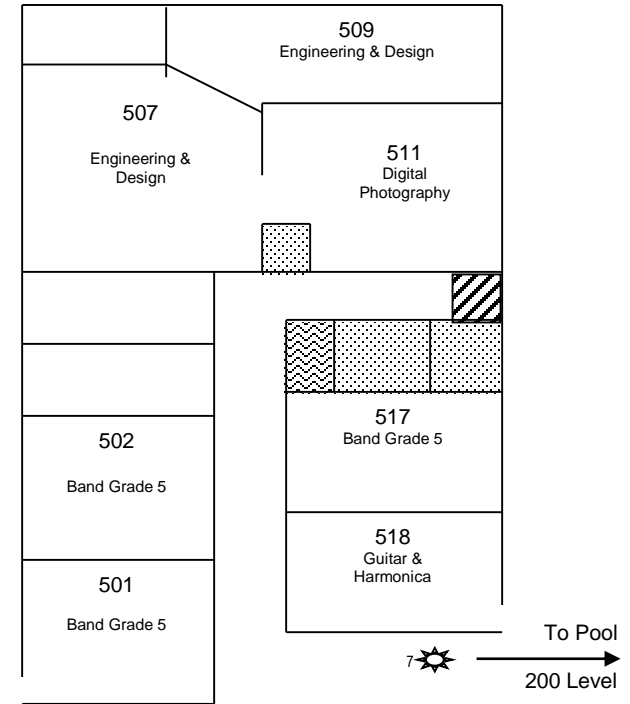

Thomas Jefferson Middle School

1403 North Holden Street

Port Washington, WI 53074

(262) 268-6100 Fax 268-6120

400 (Upper) Level

500 Level

200 (Lower) Level

300 (Main) Level