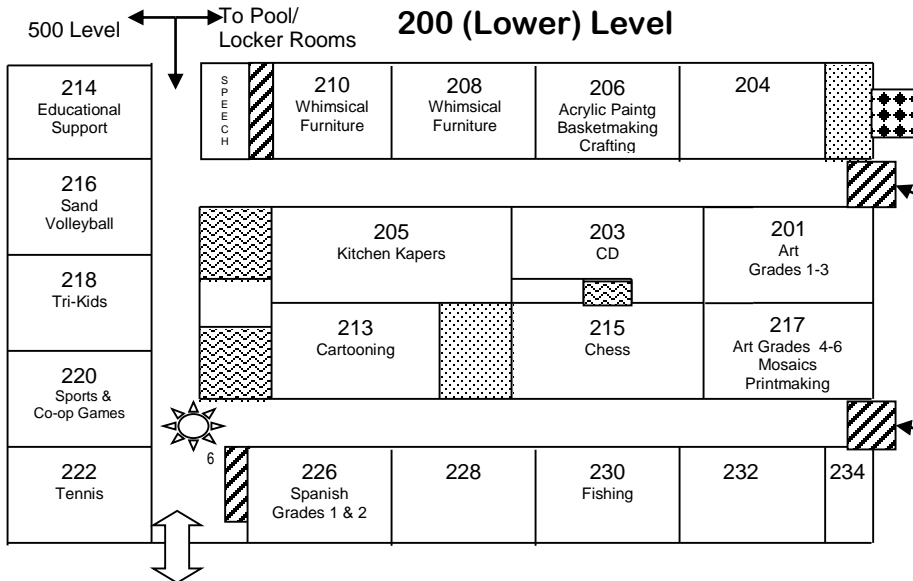

Thomas Jefferson Middle School

1403 North Holden Street

Port Washington, WI 53074

(262) 268-6100 Fax 268-6120

400 (Upper) Level

500 Level

200 (Lower) Level

300 (Main) Level