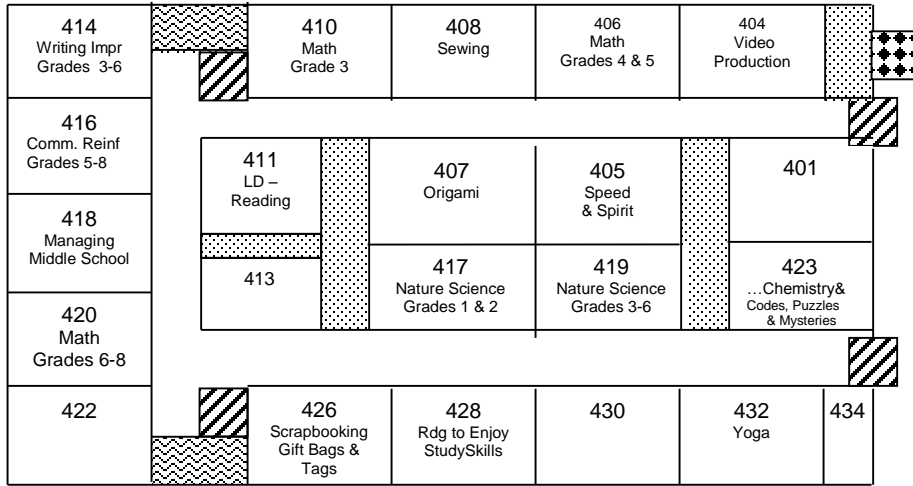

Thomas Jefferson Middle School

1403 North Holden Street

Port Washington, WI 53074

(262) 268-6100 Fax 268-6120

400 (Upper) Level

500 Level

200 (Lower) Level

300 (Main) Level