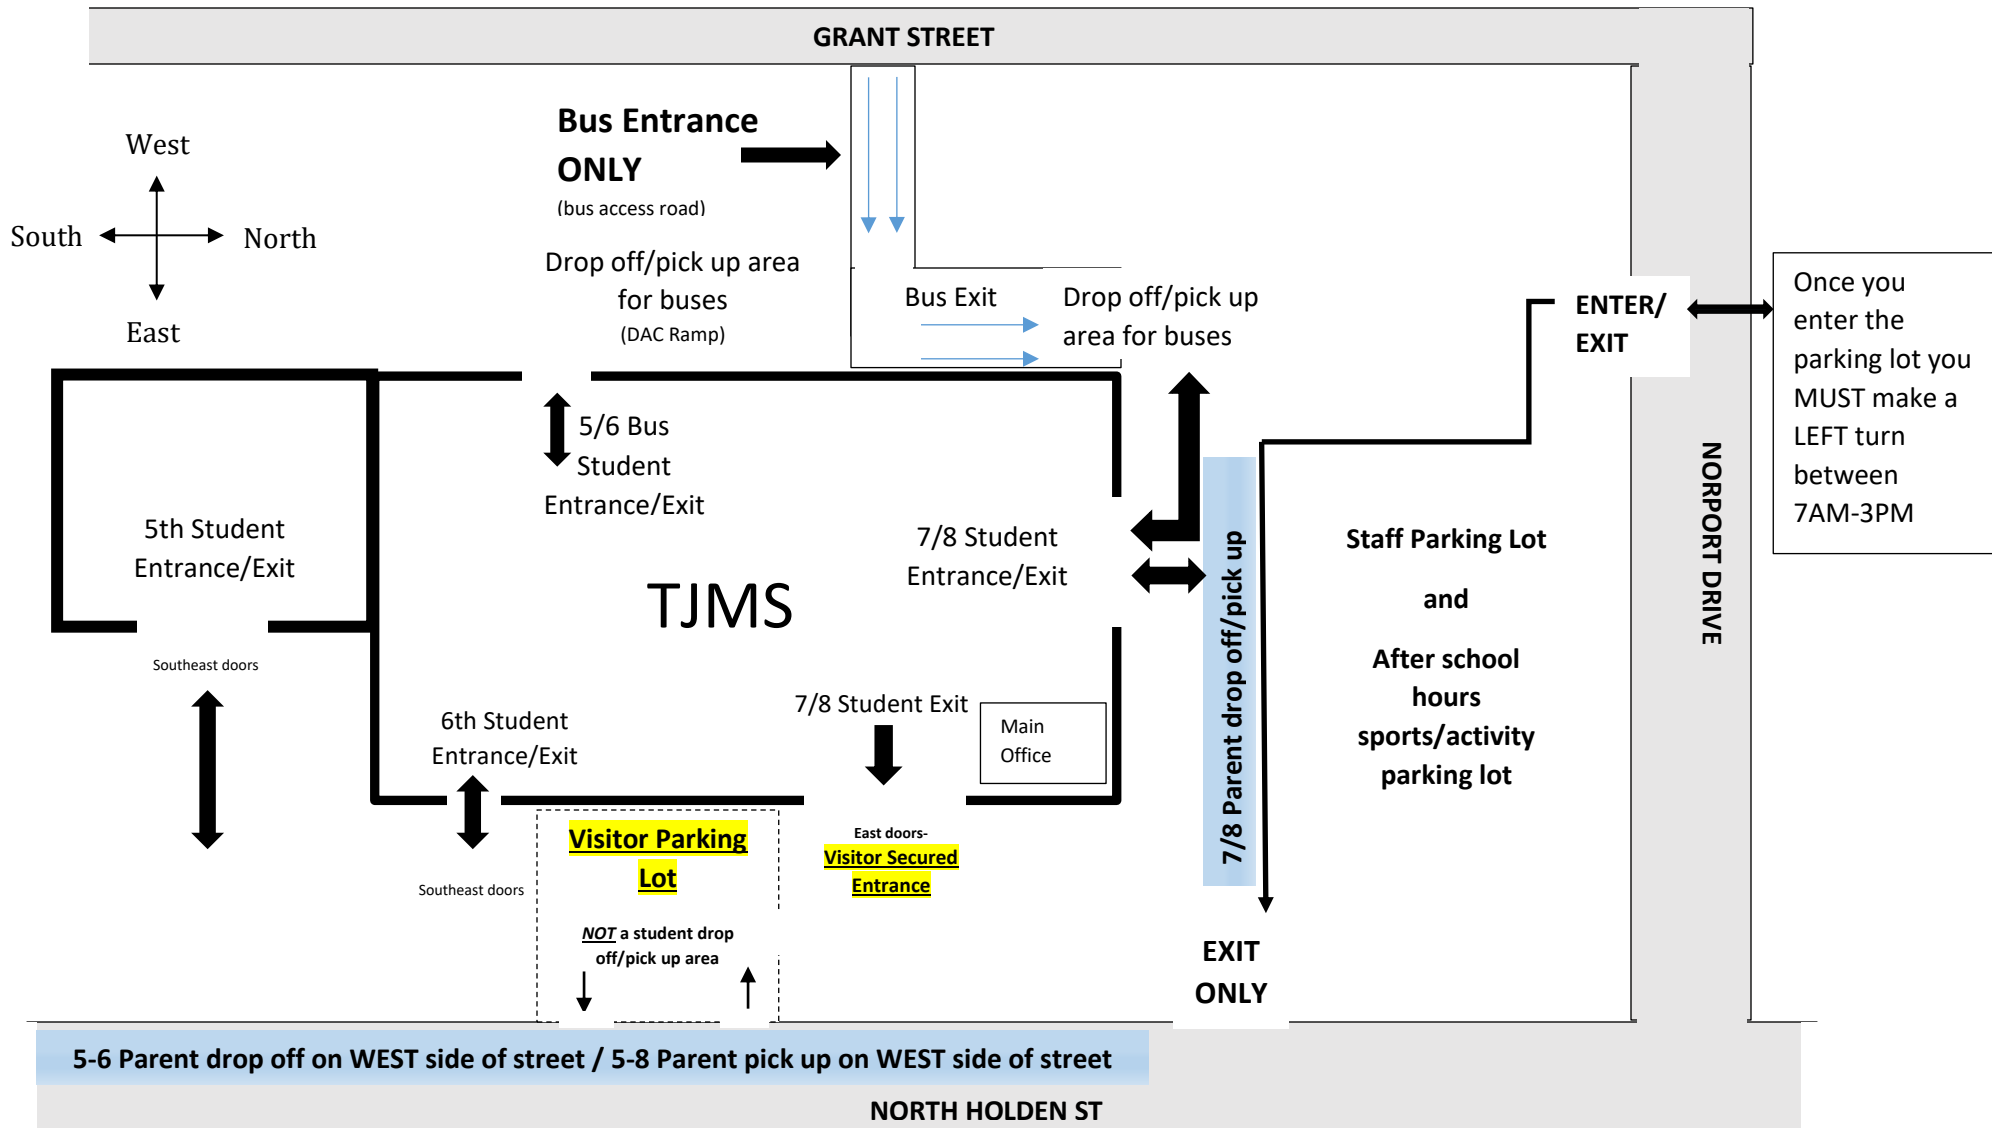

2021-2022 TJMS STUDENT DROP OFF AND PICK UP INFORMATION

Note: The Visitor Entrance is the ONLY door visitors may access during the school day (7:30-2:44)

STUDENTS WILL ENTER THE BUILDING AT 7:20am AND SHOULD EXIT SCHOOL GROUNDS BY 3pm

SCHOOL HOURS: 7:30am – 2:44pm